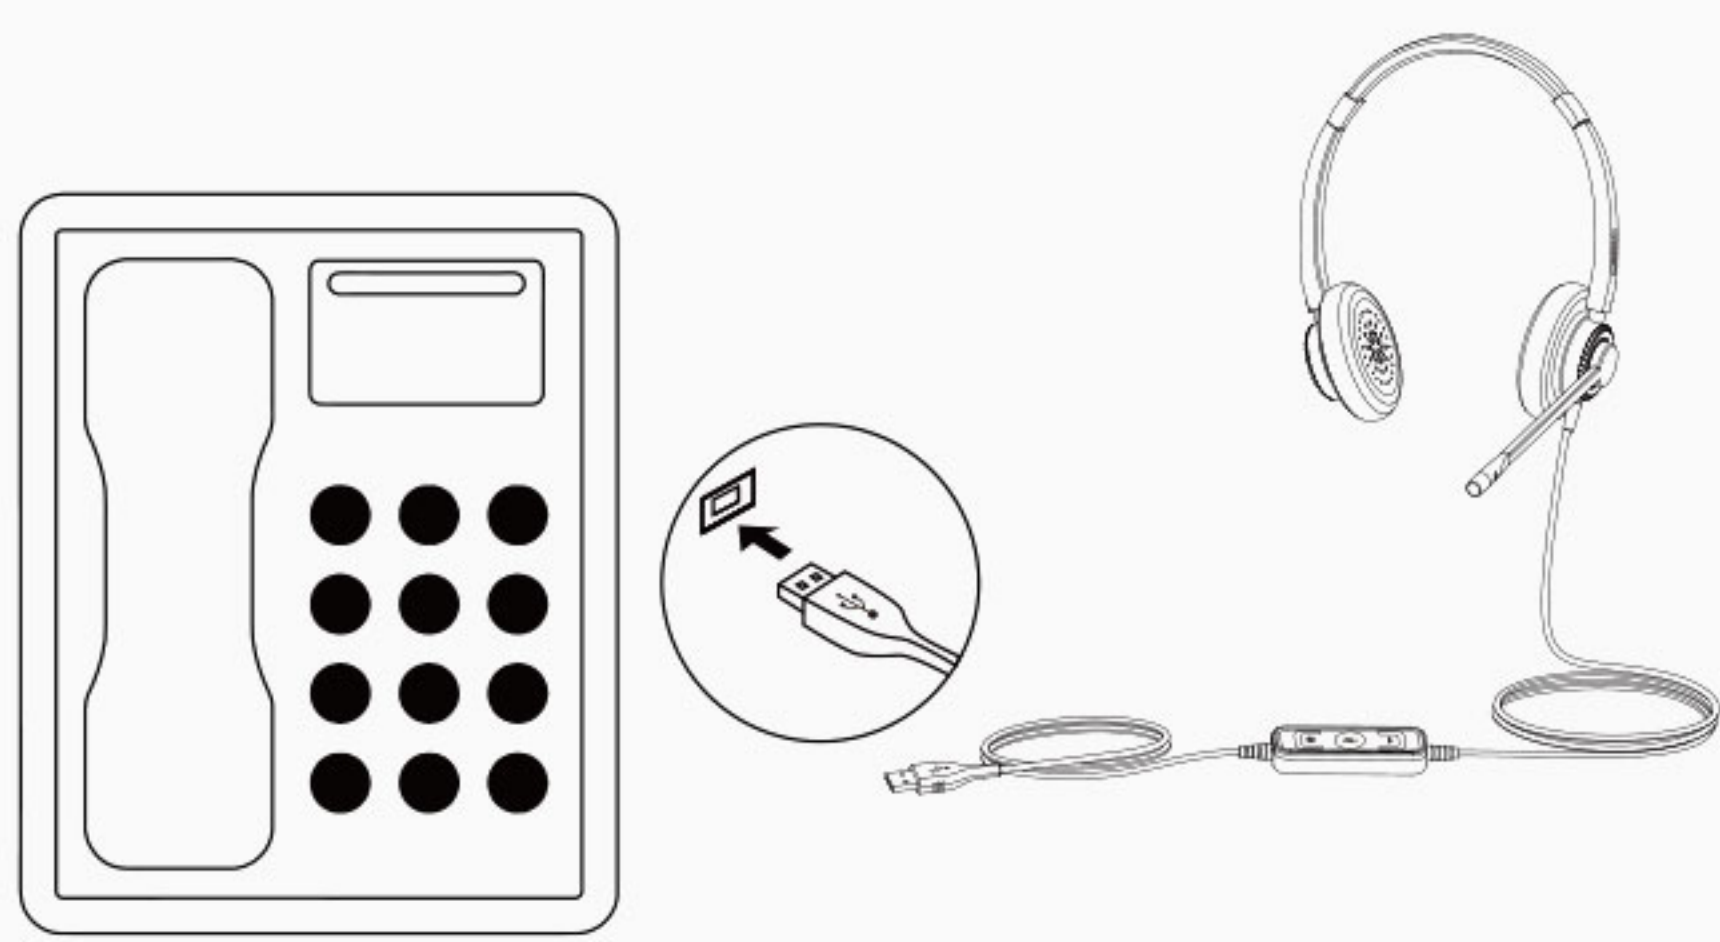

UB600 Monaural Series

- **Application Scenario**

Suitable for various traffic situations, such as large call centers, office applications, VoIP applications, etc.

- **Connection Options**

Quickly connect phones and computers through (QD) conversion.

## • The Connection Method

Desktop Phone With USB Interface

Soft Phone Via PC/Laptop

Mobile Phone/Tablet