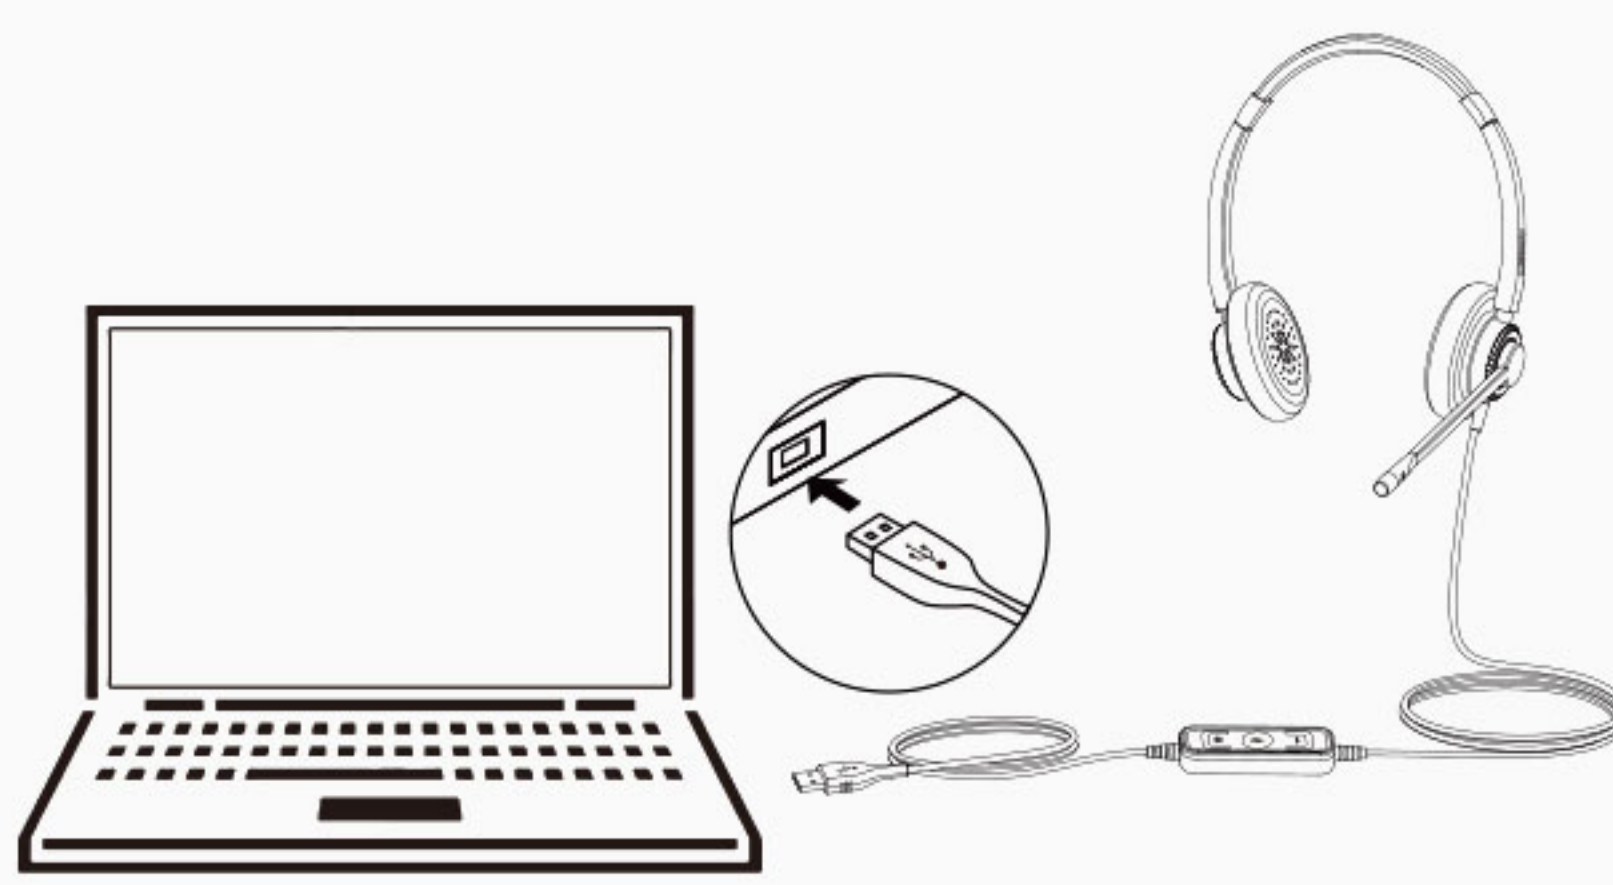

Soft Phone Via PC/Laptop