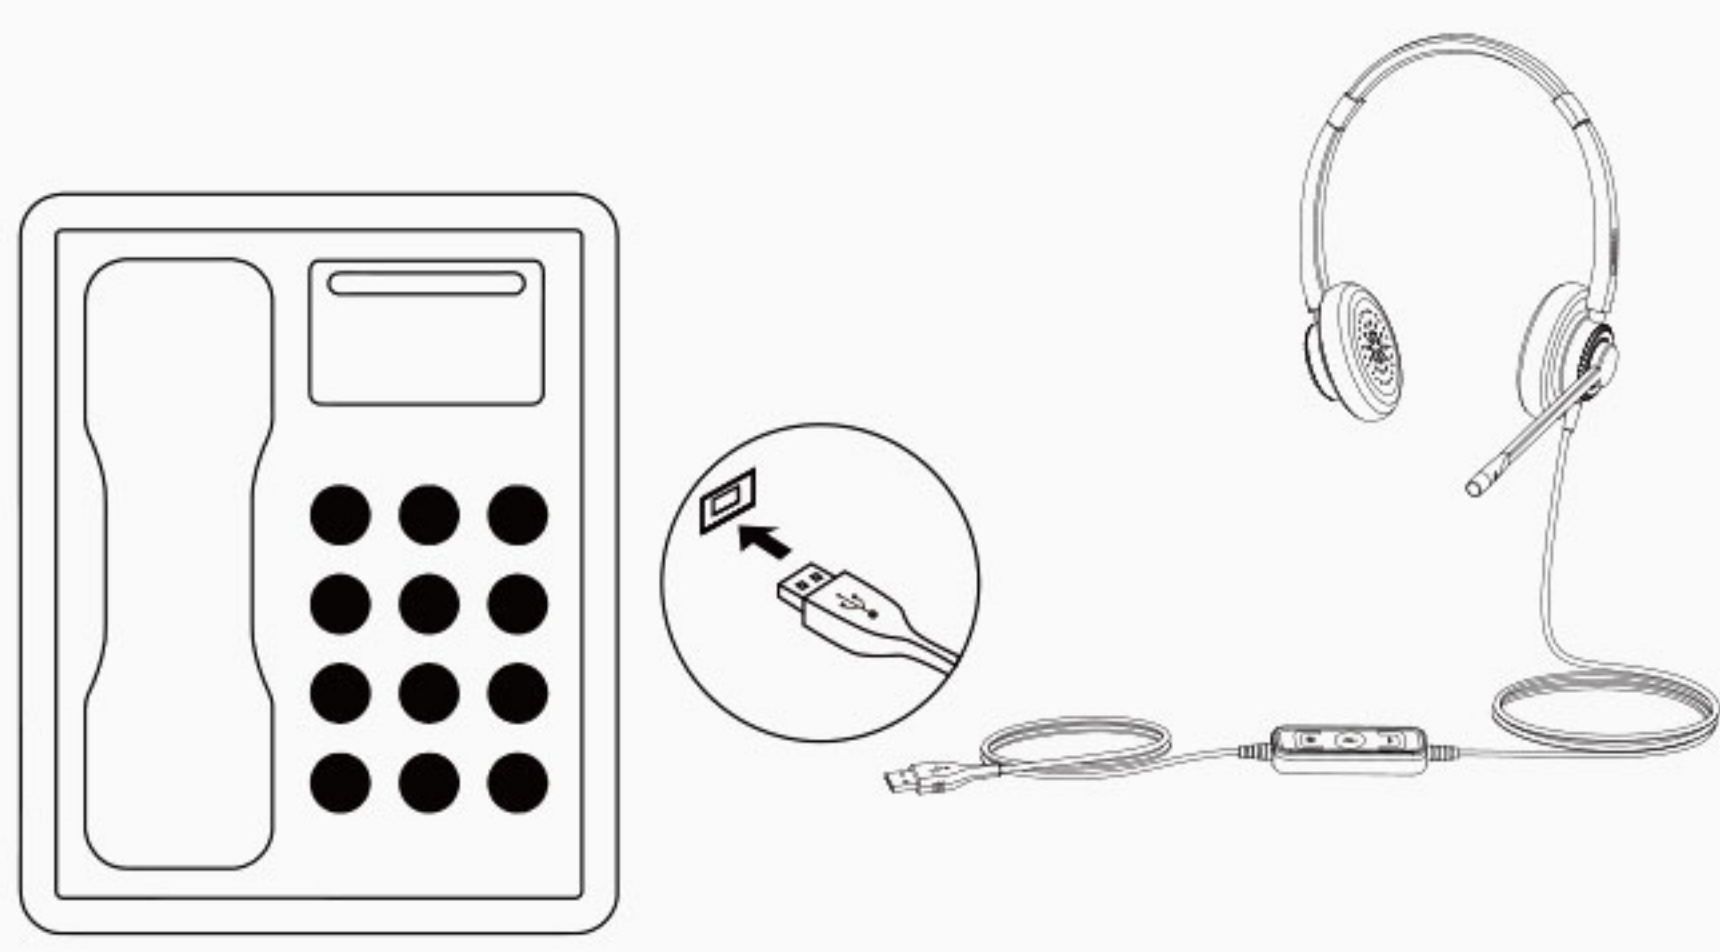

• The Connection Method

Desktop Phone With USB Interface