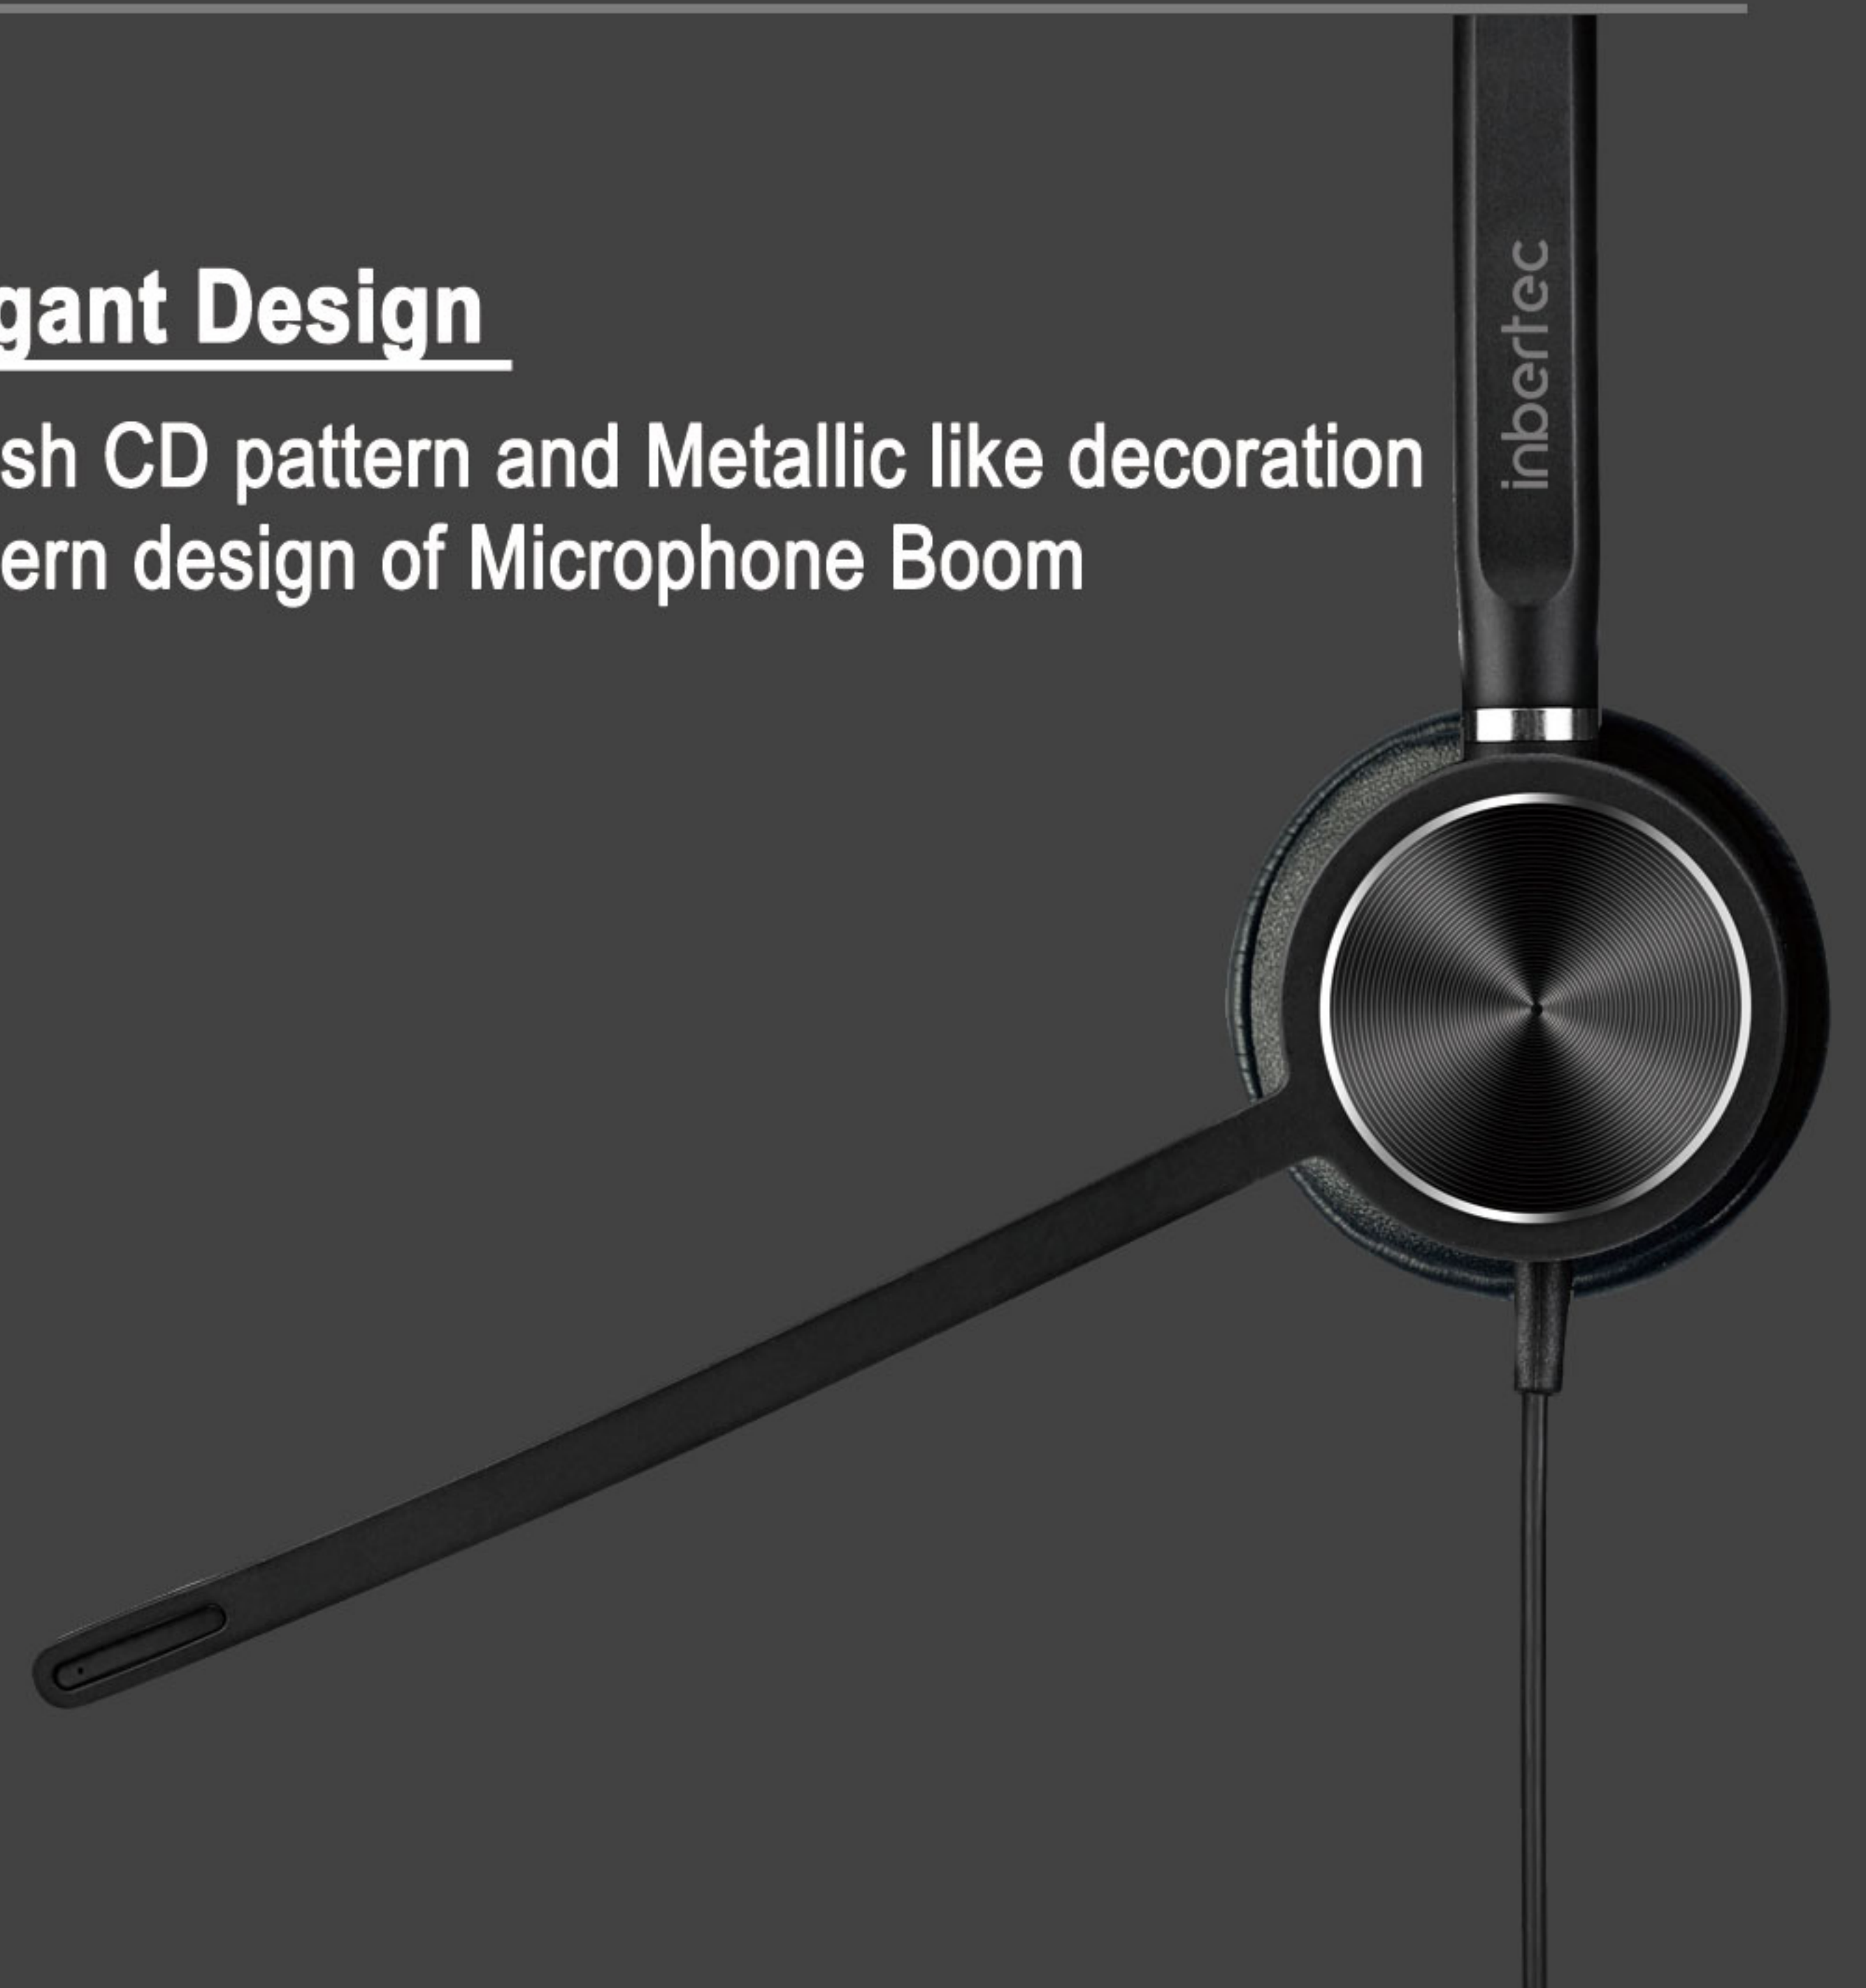

C15M

C15DM

C25M

C25DM

ENC Dual Mic Array Omni-Directional

Electret condenser noise cancelling microphone reduces the back ground noise greatly

High-Definition Stereo Sound

Wideband audio technology to provide crystal clear speech voice quality Stereo Sound design to let you enjoy the music

Elegant Design

Stylish CD pattern and Metallic like decoration
Modern design of Microphone Boom

Reliability

Advanced processing technology to ensure the durability of the structure
High durable materials to ensure a long lifespan of the headset