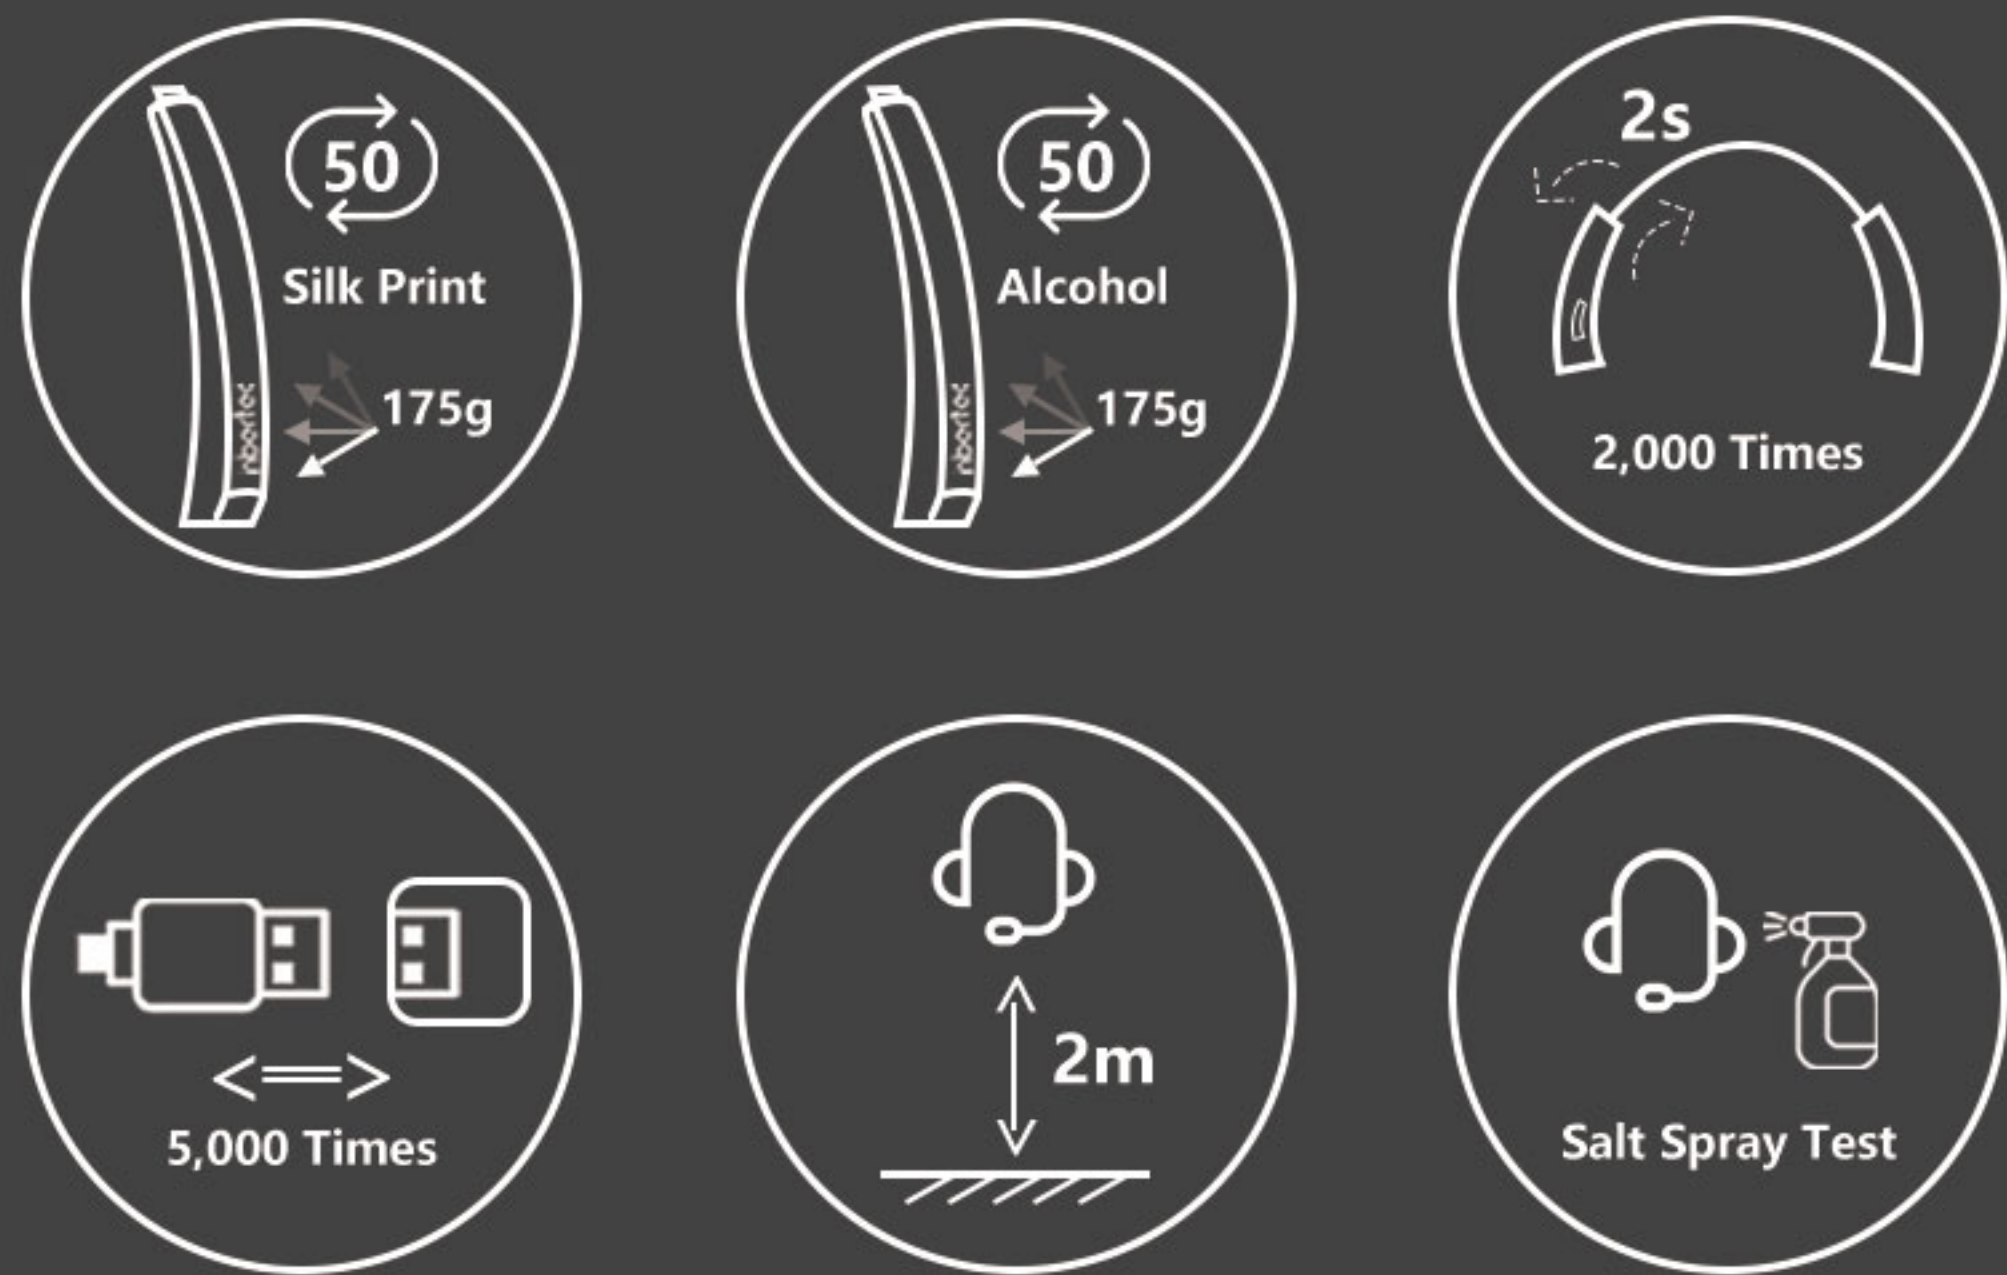

C15M

C15DM

C25M

C25DM

ENC Dual Mic Array Omni-Directional

Electret condenser noise cancelling microphone reduces the back ground noise greatly

High-Definition Stereo Sound

Wideband audio technology to provide crystal clear speech voice quality Stereo Sound design to let you enjoy the music

Comfortable and Easy to Use

Flexible Mic Boom Arc with Accurate Mic Positioning
Intuit Inline Control Box design
Rotatable Ear Plate to fit perfectly when wearing

| Model | Monaural Binaural | C15M C15DM | C25M C25DM |
|----------------------|----------------------------|---|---------------------------------------|
| Audio Performance | Hearing Protection | 118dBA SPL | 118dBA SPL |
| | Speaker Size | Φ28 | Φ28 |
| | Speaker Max Input Power | 30mW | 30mW |
| | Speaker Sensitivity | 105±3dB | 105±3dB |
| | Impedance | 32±20%Ω | 32±20%Ω |
| | Speaker Frequency Range | 20Hz~20KHz | 20Hz~20KHz |
| | Microphone Directionality | ENC Dual Mic Array Omni-Directional | ENC Dual Mic Array Omni-Directional |
| | Microphone Sensitivity | -32±3dB@1KHz | -32±3dB@1KHz |
| | Microphone Frequency Range | 100Hz~10KHz | 100Hz~10KHz |
| Call Control | Mute, Volume +/- | Yes | Yes |
| Wearing | Wearing Style | Over-the-head | Over-the-head |
| | Mic Boom Rotatable Angle | 320° | 320° |
| | Ear Cushion | Foam | Protein Leather |
| Connectivity | Connects to | Desk phone PC soft phone laptop | Desk phone PC soft phone laptop |
| | Connector Type | USB-A | USB-A |
| | Cable Length | 200±5cm | 200±5cm |
| General | Package Content | Headset User Manual Cloth clip | Headset User Manual Cloth clip |
| | Gift Box Size | 190mm*153mm*40mm | |
| | Weight(Mono/Duo) | 86g/112g | 110g/141g |
| | Certifications | UKA CE FC CAN ICES-003 (B) /NMB-003 (B) | |
| | Working Temperature | -5°C~45°C | |
| Warranty | 24 months | | |