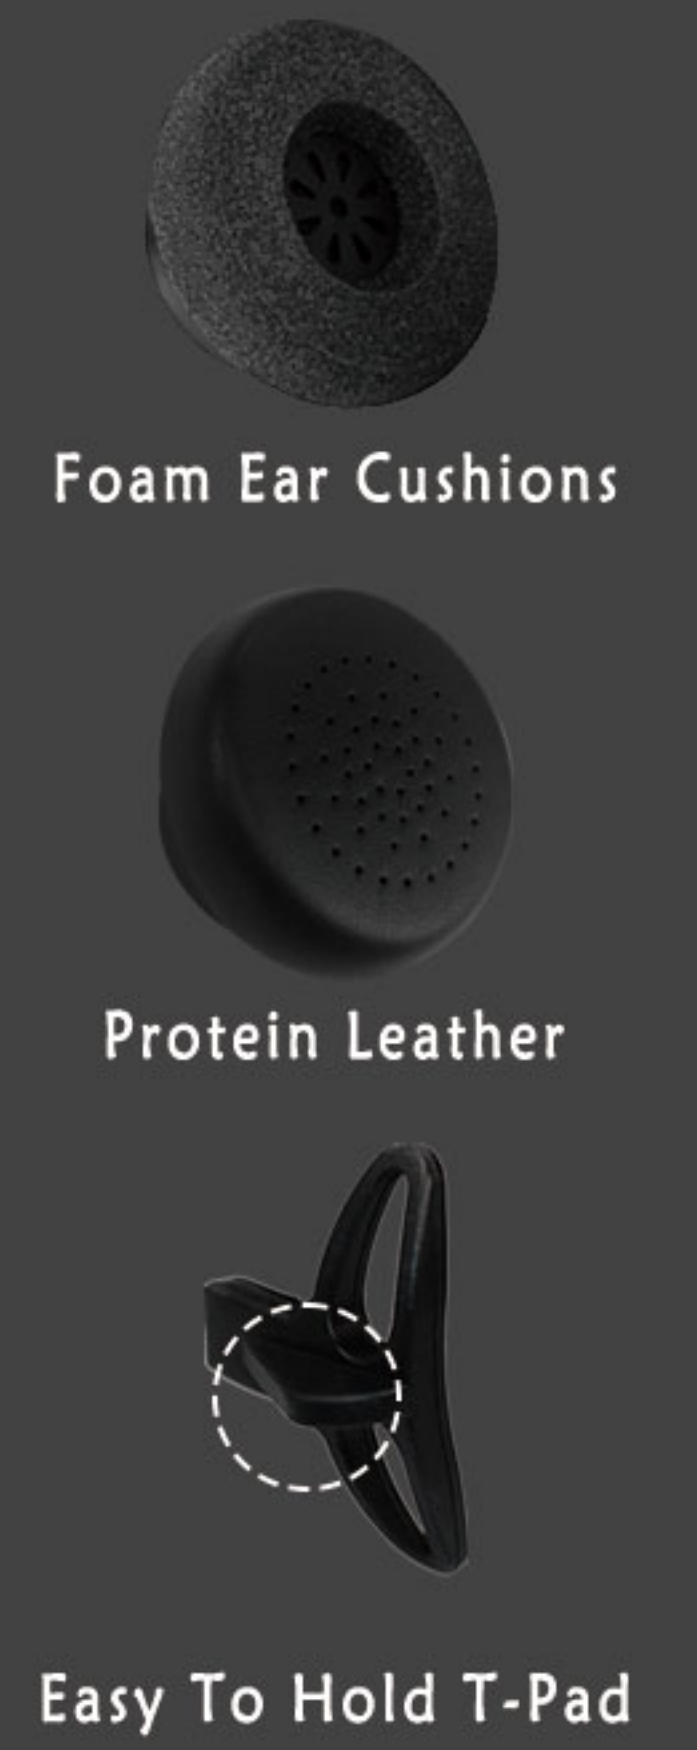

Comfortable and Easy to Use

Flexible Mic Boom Arc with Accurate Mic Positioning
Intuit Inline Control Box design
Rotatable Ear Plate to fit perfectly when wearing