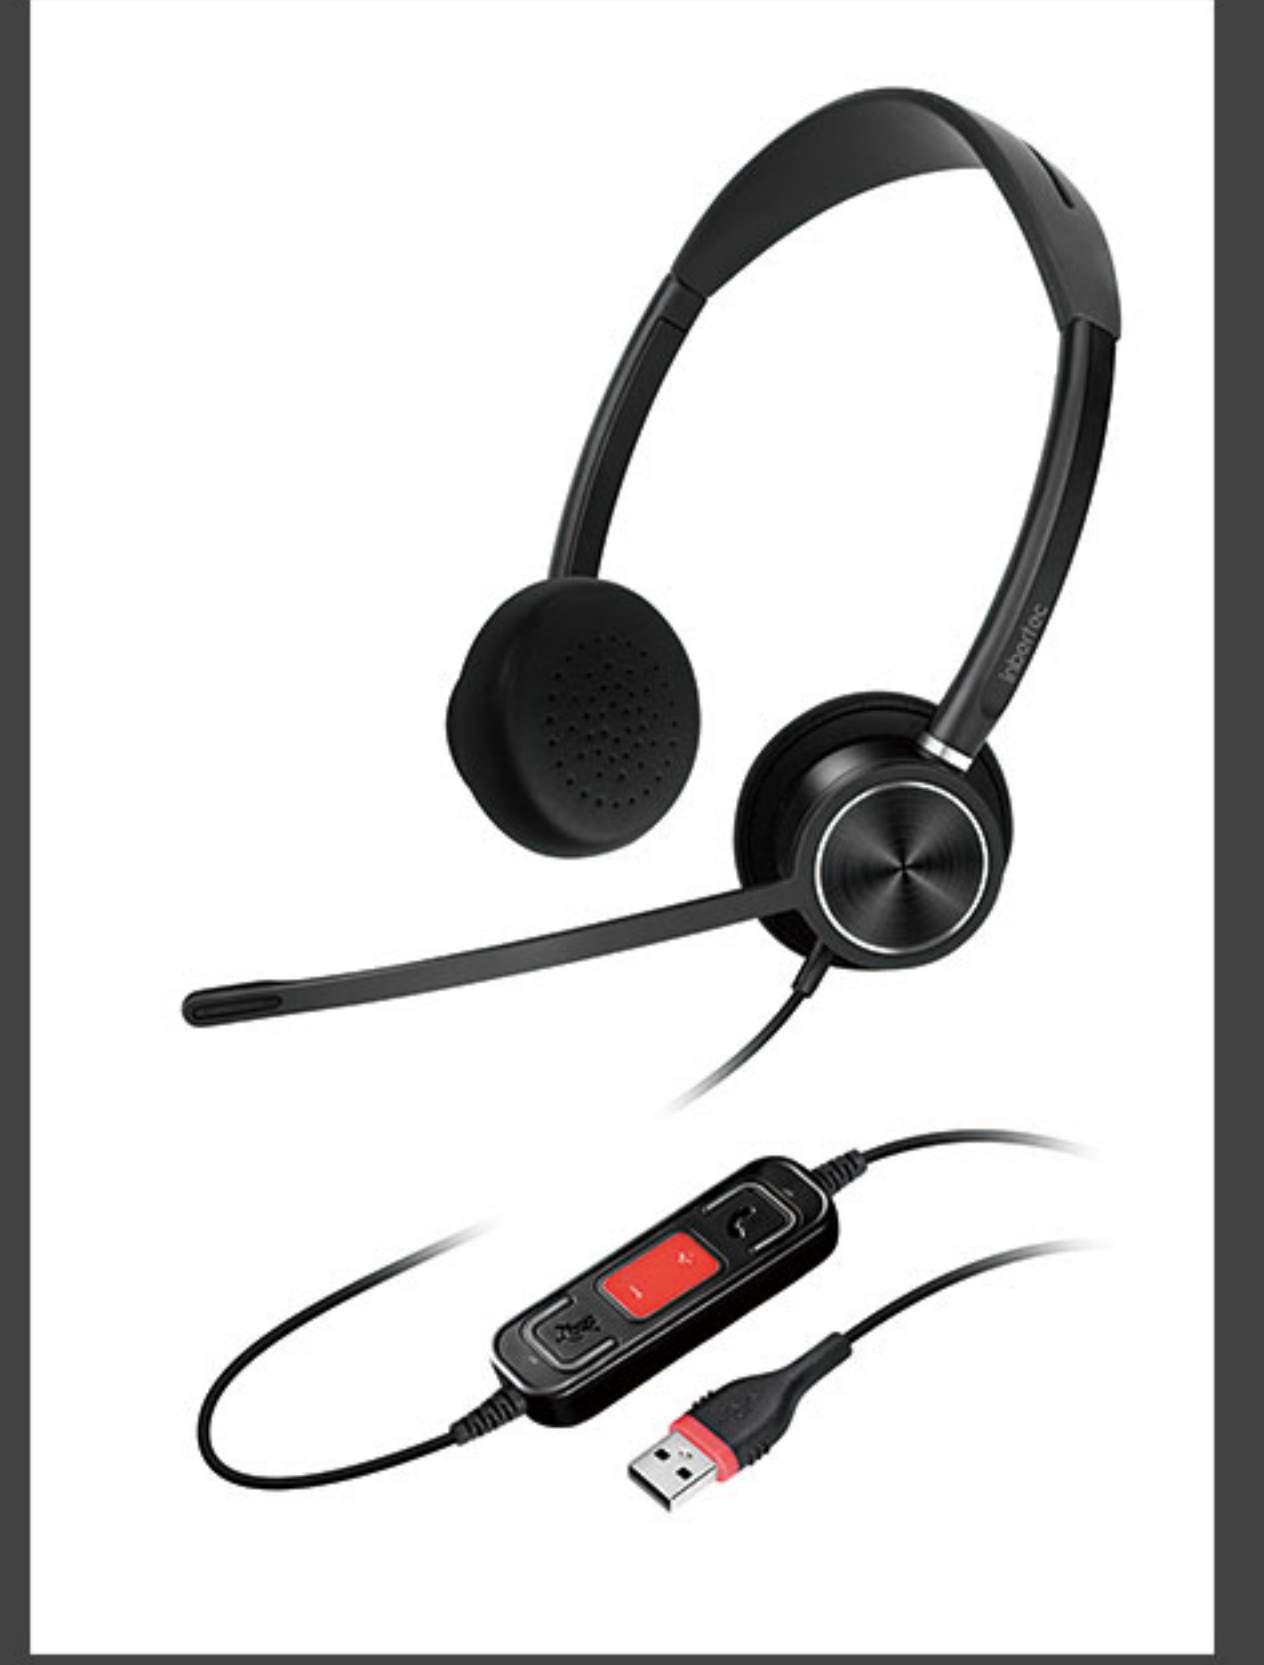

C15M

C15DM

C25M

C25DM

ENC Dual Mic Array Omni-Directional

Electret condenser noise cancelling microphone reduces the back ground noise greatly

High-Definition Stereo Sound

Wideband audio technology to provide crystal clear speech voice quality Stereo Sound design to let you enjoy the music

Elegant Design

Stylish CD pattern and Metallic like decoration
Modern design of Microphone Boom

Reliability

Advanced processing technology to ensure the durability of the structure
High durable materials to ensure a long lifespan of the headset